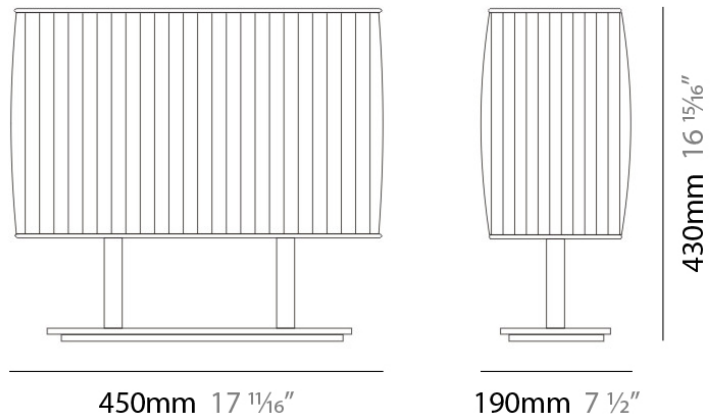

BLISSY PORTABLE

D84053

GENERAL

Series: Blissy
Brand: Panzeri
Division: Design
Mounting Type: Portable
Mounting Location: Table
Subcategory: Table

PHYSICAL

Shape: Rectangle
Length (mm): 450
Length (in): 17 3/4
Width (mm): 190
Width (in): 7 1/2
Height (mm): 430
Height (in): 17
Light Distribution: Omnidirectional
Weight (kg): 4.09
Weight (lbs): 9
Diffuser: Ivory Pleated Fabric Shade
Fixture Material: Metal / Cotton

ELECTRICAL

Number of Lamps: 1
Lamp Type: LED Retrofit
Lamp Shape: A19
Bulb Included: Bulb Not Included
Total Output Wattage (W): 15
Max. Wattage Per Lamp (W): 15
Lamp Base: E26
Input Voltage (V): 120

LED

OPTICAL

RATINGS AND CERTIFICATIONS

Certified By: CSA Certified to UL and CSA Standards
IP rating: IP20