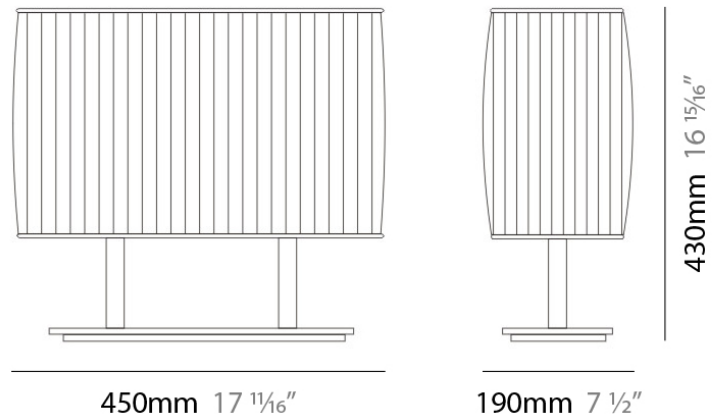

BLISSY PORTABLE

D84052

GENERAL

Series: Blissy
Brand: Panzeri
Division: Design
Mounting Type: Portable
Mounting Location: Table
Subcategory: Table

PHYSICAL

Shape: Rectangle
Length (mm): 450
Length (in): 17 ¾
Width (mm): 190
Width (in): 7 ½
Height (mm): 430
Height (in): 17
Light Distribution: Omnidirectional
Weight (kg): 4.09
Weight (lbs): 9
Diffuser: Ivory Pleated Fabric Shade
Fixture Finish: Metallic Gray
Fixture Material: Metal / Cotton

ELECTRICAL

Number of Lamps: 1
Lamp Type: LED Retrofit
Lamp Shape: A19
Bulb Included: Bulb Not Included
Total Output Wattage (W): 8
Max. Wattage Per Lamp (W): 8
Lamp Base: E26
Input Voltage (V): 120
Upon Request: 277Vac / GU24

LED

OPTICAL

RATINGS AND CERTIFICATIONS

Certified By: CSA Certified to UL and CSA Standards
IP rating: IP20